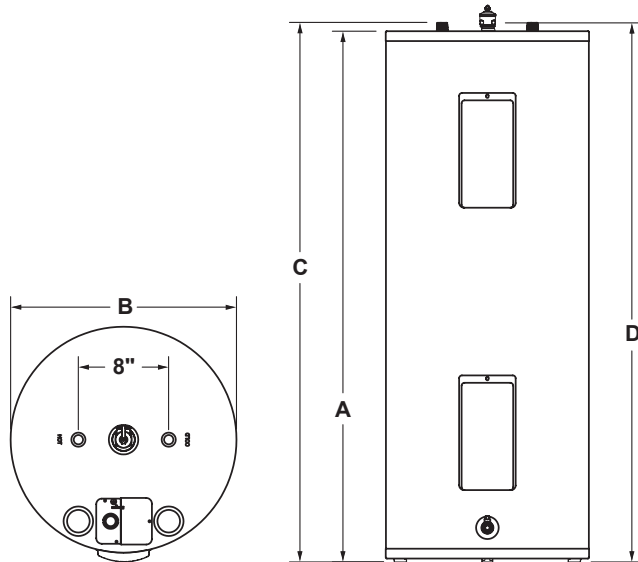

Gal Cap.	Model Number	Features		Roughing In Dimensions (Shown in Inches)					Point #
		Recovery in gph 90° rise	1st Hour Rating	Floor to Top A	Jacket Diameter B	Floor to Water C	Floor to T&P D	Energy Info.	
SHORT ELEC.									
30	RE330S6-1NCWW	21	47	47	20	47-3/4	47-3/4	.95	.1284266
40	RE340S6-1NCWW	21	55	47-7/8	22	48-5/8	48-5/8	.95	.1284267
50	RE350S6-1NCWW	21	67	47	24	47-3/4	47-3/4	.95	.1228448