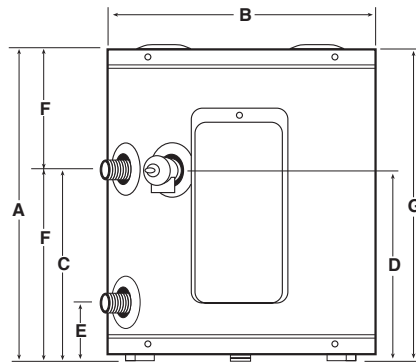

The Utility Electric Models Feature:

- Fully Automatic Controls
- Direct Heat Transfer With a Single Immersed Element
- Vitraglas® Lining
- 1" Non-CFC Foam Insulation
- Water Connections—3/4" NPT factory-supplied true dielectric fittings
- Alternate Top Water Connections
- Protective Magnesium Anode Rod
- Voltages Available—120V, 208V, 240V, 277V, 480V.
- Single Phase Operation Only.
- T&P Relief Valve—Installed.
- Design evaluated by ETL in accordance with Part 280.707(d) of HUD Mobile Home Construction and Safety Standards for Energy Efficiency.

6, 12, & 20 Gallon Models