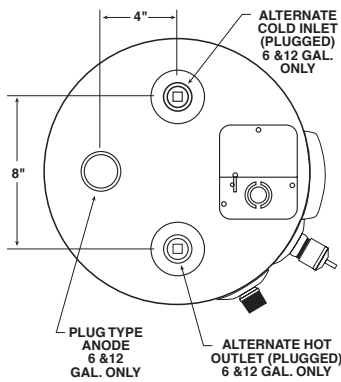

Gal Cap.	Model Number	Features		Roughing In Dimensions (Shown in Inches)					Point #
		Recovery in gph 90° rise	1st Hour Rating	Floor to Top A	Jacket Diameter B	Floor to Water C	Floor to T&P D	Energy Info.	
SHORT ELEC.									
30	RE330S6-1NCWW	21	47	47	20	47-3/4	47-3/4	.95	.1284266
40	RE340S6-1NCWW	21	55	47-7/8	22	48-5/8	48-5/8	.95	.1284267
50	RE350S6-1NCWW	21	67	47	24	47-3/4	47-3/4	.95	.1228448

The Utility Electric Models Feature:

- Fully Automatic Controls
- Direct Heat Transfer With a Single Immersed Element
- Vitraglas® Lining
- 1" Non-CFC Foam Insulation
- Water Connections—3/4" NPT factory-supplied true dielectric fittings
- Alternate Top Water Connections
- Protective Magnesium Anode Rod
- Voltages Available—120V, 208V, 240V, 277V, 480V.
- Single Phase Operation Only.
- T&P Relief Valve—Installed.
- Design evaluated by ETL in accordance with Part 280.707(d) of HUD Mobile Home Construction and Safety Standards for Energy Efficiency.

6, 12, & 20 Gallon Models

Description		Features			Roughing In Dimensions (Shown in Inches)							Energy Info.	Point #
					Floor to Top A	Jacket Diameter B	Floor to HOT Water C	Floor to T&P D	Floor to COLD Water E	Floor to Anode F	Floor to Electrical G		
Gal Cap.	Model Number	Approx. Weight	Recovery in gph 90° rise	1st Hour Rating	A	B	C	D	E	F	G		
†6	RE16U6-1NAL	35 lbs.	7	N/A	16-1/2	14	10-1/8	50	11-3/4	58	24-1/2	N/A	.1284265