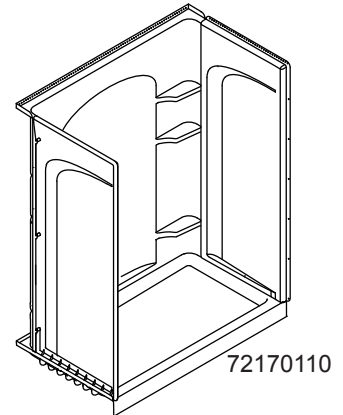

142-1582	White - Right Hand	71370120-0
142-1580	White - Left Hand	71370110-0
TUB ONLY		
	White - Right Hand	71171120-0
	White - Left Hand	71171110-0
WALL SET ONLY		
142-1588	Wall Set	71374100-0
142-1589	Wall Set with AIP Backing	71374106-0

Ensemble 32" Curve Tub & Shower

60" x 32" x 74"- Modular design allows it to be moved around corners and through doorways with ease. Durable high gloss finish. Curve wall with a smooth, contemporary look and ample shelving. 18" bath depth. 2" wainscot/tile ledge.

142-0670	White - Left Drain	71220110-0
142-0675	White - Right Drain	71220120-0

Ensemble 60" Tub & Shower

60" x 32" x 75" Modular design allows it to be moved around corners and through doorways with ease. Durable high gloss finish. Innovative Dry-Block™ seal and channeled water containment system form watertight seams. Clean, contemporary design with ample shelving. 2" wainscot/tile ledge. 18" bath depth (floor to top of threshold).

142-8180	White - Right Hand	71320120-0
142-8190	White - Left Hand	71320110-0
TUB ONLY		
	White - Right Hand	71121120-0
	White - Left Hand	71121110-0
WALL SET ONLY		
	Wall Set	71324100-0