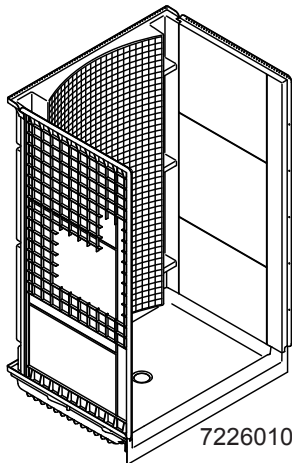

142-8180	White - Right Hand	71320120-0
142-8190	White - Left Hand	71320110-0
TUB ONLY		
	White - Right Hand	71121120-0
	White - Left Hand	71121110-0
WALL SET ONLY		
	Wall Set	71324100-0

72240100

72250100

72260100

Sterling Vikrell Fiberglass Modules

Code#	Description	Mfg#
-------	-------------	------

Accord 36" Shower

36" x 36" x 75³/₄" - Modular design allows it to be moved around corners and through doorways with ease. Durable high gloss finish. Convenient shelves provide generous storage space. Geometric back wall design adds visual interest.