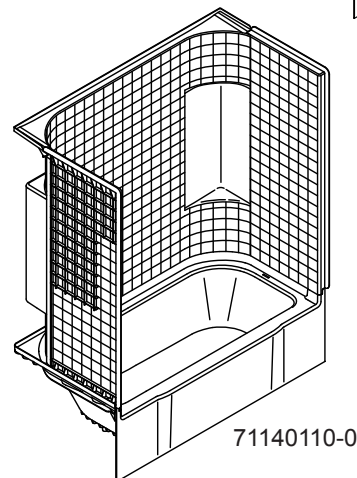

71140110-0