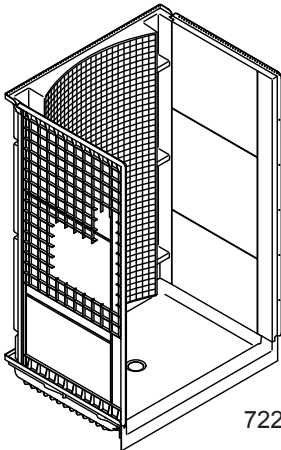

72250100

Sterling Vikrell Fiberglass Modules

Code#	Description	Mfg#

Accord 36" Shower

36" x 36" x 75³/₄" - Modular design allows it to be moved around corners and through doorways with ease. Durable high gloss finish. Convenient shelves provide generous storage space. Geometric back wall design adds visual interest.

142-1700	White	72240100-0

Accord 42" Shower

42" x 36" x 76⁵/₈" Modular 4pc. design allows it to be moved around corners and through doorways with ease. Durable high gloss finish. Convenient shelves provide generous storage space. Geometric back wall design adds visual interest.

142-6166	White 4pc. Shower	72250100-0
BASE ONLY		
	White 42" x 36"	72251100-0
WALL SET		
	Backwall Set	72252100-0
	Endwall Set	72245100-0

NOTE!
Limited inventory
Please call for availability
Normal Lead Times are 3-4 Weeks

Accord 48" Shower

48" x 36" x 76⁵/₈" Modular 4pc. design allows it to be moved around corners and through doorways with ease. Durable high gloss finish. Convenient shelves provide generous storage space. Geometric back wall design adds visual interest.

142-6169	White 4pc. Shower	72260100-0
BASE ONLY		
	White 48" x 36"	72261100-0
WALL SET		
	Backwall Set	72262100-0
	Endwall Set	72245100-0

NOTE!
Limited inventory
Please call for availability
Normal Lead Times are 3-4 Weeks