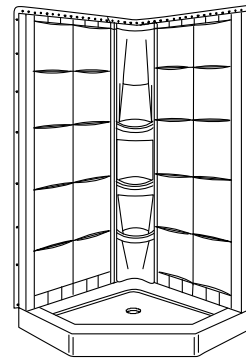

Sterling Vikrell Fiberglass Modules

Code#	Description	Mfg#

Intrigue Neo-Angle Shower

39" x 39" x 79" - Modular design allows it to be moved around corners and through doorways with ease. Durable high gloss finish. Realistic tile pattern with three convenient shelves in the corner for ample storage.

142-0900	White	72040100-0

Advantage 32" Shower Stall

32" x 34" x 72" - Modular design allows it to be moved around corners and through doorways with ease. Durable swirl gloss finish. Convenient shelving on back wall.

142-0010	White	62010100-0

Advantage 5' Tub/Shower

60" x 30" x 72" - Durable swirl gloss finish. Modular design allows it to be moved around corners and through doorways with ease. Includes shelves and towel bar on back wall. 15" (381 mm) bath depth (floor to top of threshold).

142-0500	White - Right Hand	61030120-0
142-0550	White - Left Hand	61030110-0

Perfoma 60" Tub & Shower

60" x 29" x 76½" Durable high gloss finish. Acrylic towel bar included on back wall. Modular design allows it to be moved around corners and through doorways with ease. 15" bath depth (floor to top of threshold).

TUB ONLY

142-4830	White - Right Hand	71041120-0
142-4820	White - Left Hand	71041110-0

WALL SET ONLY

142-4830	Wall Set 3pc.	71044100-0

72040100