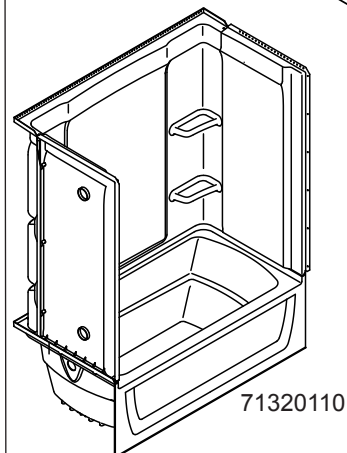

142-1582	White - Right Hand	71370120-0
142-1580	White - Left Hand	71370110-0
TUB ONLY		
	White - Right Hand	71171120-0
	White - Left Hand	71171110-0
WALL SET ONLY		
142-1588	Wall Set	71374100-0
142-1589	Wall Set with AIP Backing	71374106-0

Ensemble 32" Curve Tub & Shower

60" x 32" x 74"- Modular design allows it to be moved around corners and through doorways with ease. Durable high gloss finish. Curve wall with a smooth, contemporary look and ample shelving. 18" bath depth. 2" wainscot/tile ledge.

142-0670	White - Left Drain	71220110-0
142-0675	White - Right Drain	71220120-0

Ensemble 60" Tub & Shower

60" x 32" x 75" Modular design allows it to be moved around corners and through doorways with ease. Durable high gloss finish. Innovative Dry-Block™ seal and channeled water containment system form watertight seams. Clean, contemporary design with ample shelving. 2" wainscot/tile ledge. 18" bath depth (floor to top of threshold).

142-8180	White - Right Hand	71320120-0
142-8190	White - Left Hand	71320110-0
TUB ONLY		
	White - Right Hand	71121120-0
	White - Left Hand	71121110-0
WALL SET ONLY		
	Wall Set	71324100-0