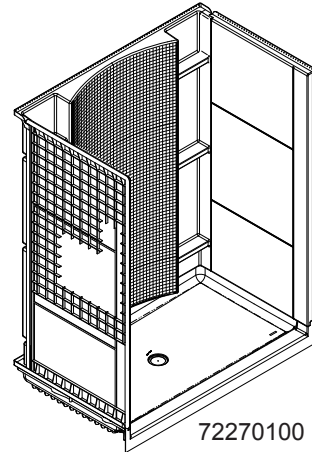

Sterling Vikrell Fiberglass Modules

Code#	Description	Mfg#

Accord 60" Curved Shower

60" x 36" x 75³/₄" Modular design allows it to be moved around corners and through doorways with ease. Durable high gloss finish. Convenient shelves provide generous storage space. Geometric back wall design adds visual interest.

142-6148	White - Center Drain	72270100-0
BASE ONLY		
	White - 60" x 36"	72271100-0
WALL SET		
	Backwall Set	72272100-0
	Endwall Set	72245100-0

Accord 30" Smooth Bath/Shower

60" x 30" x 72" - Modular design allows it to be moved around corners and through doorways with ease. Durable high gloss finish. Smooth walls with integrated shelves for generous storage space. 15" bath depth (floor to top of threshold).

142-1600	White - Drain at Left	71240110-0
142-1610	White - Drain at Right	71240120-0

Accord Tile 60" Tub & Shower

60" x 30" x 72" Modular design allows it to be moved around corners and through doorways with ease. Durable high gloss finish. Realistic tile wall surround features molded in shelves for generous storage. 15" bath depth (floor to top of threshold).

142-6145	White - Right Hand	71140120-0
142-6140	White - Left Hand	71140110-0
TUB ONLY		
142-6120	White - Right Hand	71141120-0
142-6110	White - Left Hand	71141110-0
WALL SET ONLY		
	Wall Set	71144100-0

STERLING
A KOHLER COMPANY

72270100