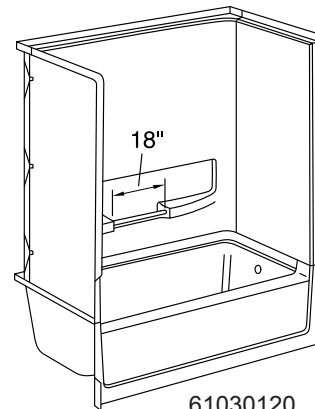

Sterling Vikrell Fiberglass Modules

Code#	Description	Mfg#

Intrigue Neo-Angle Shower

39" x 39" x 79" - Modular design allows it to be moved around corners and through doorways with ease. Durable high gloss finish. Realistic tile pattern with three convenient shelves in the corner for ample storage.

142-0900	White	72040100-0

Advantage 32" Shower Stall

32" x 34" x 72" - Modular design allows it to be moved around corners and through doorways with ease. Durable swirl gloss finish. Convenient shelving on back wall.

142-0010	White	62010100-0

Advantage 5' Tub/Shower

60" x 30" x 72" - Durable swirl gloss finish. Modular design allows it to be moved around corners and through doorways with ease. Includes shelves and towel bar on back wall. 15" (381 mm) bath depth (floor to top of threshold).

142-0500	White - Right Hand	61030120-0
142-0550	White - Left Hand	61030110-0

Perfoma 60" Tub & Shower

60" x 29" x 76½" Durable high gloss finish. Acrylic towel bar included on back wall. Modular design allows it to be moved around corners and through doorways with ease. 15" bath depth (floor to top of threshold).

TUB ONLY

142-4830	White - Right Hand	71041120-0
142-4820	White - Left Hand	71041110-0

WALL SET ONLY

142-4830	Wall Set 3pc.	71044100-0

61030120