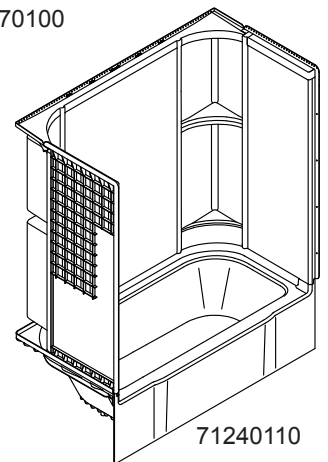

72270100

71240110