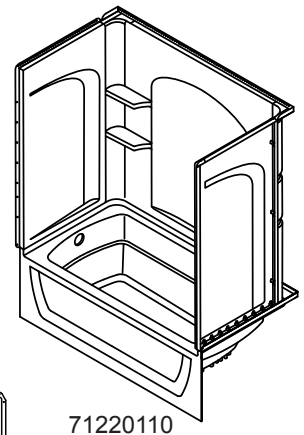

142-1582	White - Right Hand	71370120-0
142-1580	White - Left Hand	71370110-0
TUB ONLY		
	White - Right Hand	71171120-0
	White - Left Hand	71171110-0
WALL SET ONLY		
142-1588	Wall Set	71374100-0
142-1589	Wall Set with AIP Backing	71374106-0

Ensemble 32" Curve Tub & Shower

60" x 32" x 74"- Modular design allows it to be moved around corners and through doorways with ease. Durable high gloss finish. Curve wall with a smooth, contemporary look and ample shelving. 18" bath depth. 2" wainscot/tile ledge.

142-0670	White - Left Drain	71220110-0
142-0675	White - Right Drain	71220120-0

Ensemble 60" Tub & Shower

60" x 32" x 75" Modular design allows it to be moved around corners and through doorways with ease. Durable high gloss finish. Innovative Dry-Block™ seal and channeled water containment system form watertight seams. Clean, contemporary design with ample shelving. 2" wainscot/tile ledge. 18" bath depth (floor to top of threshold).

142-8180	White - Right Hand	71320120-0
142-8190	White - Left Hand	71320110-0
TUB ONLY		
	White - Right Hand	71121120-0
	White - Left Hand	71121110-0
WALL SET ONLY		
	Wall Set	71324100-0