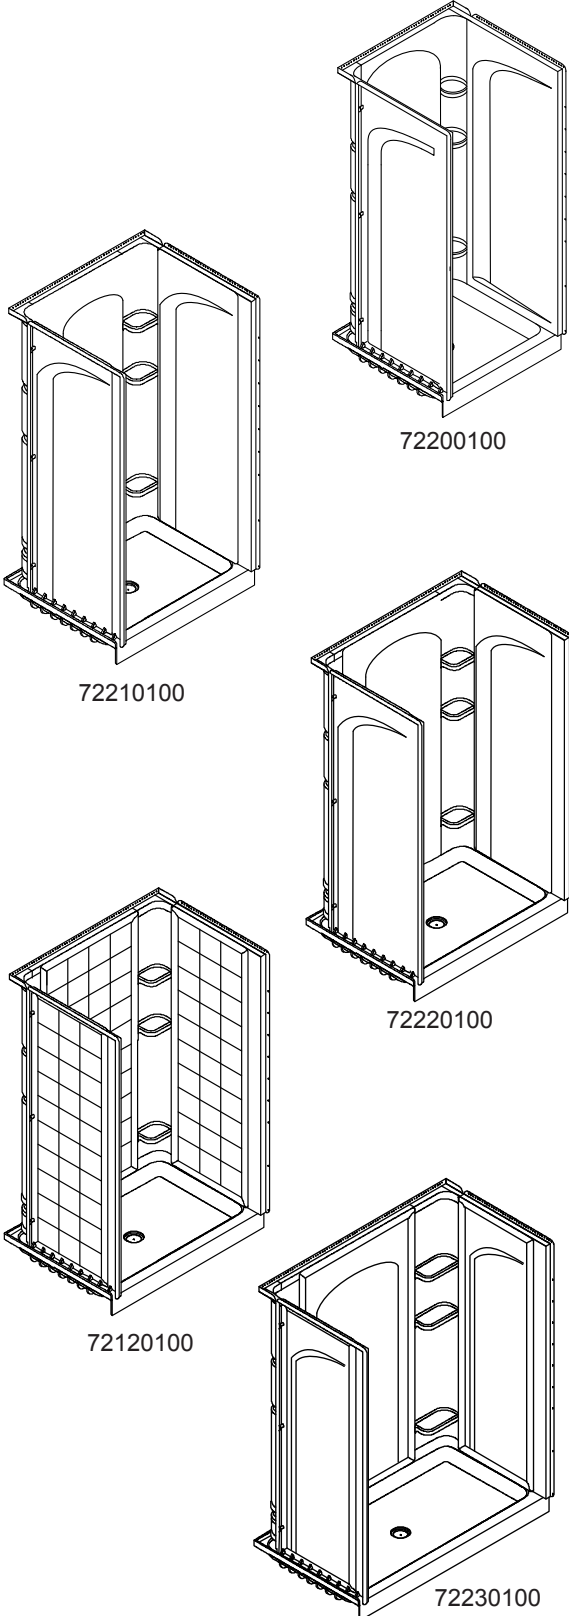

142-0010	White	62010100-0
----------	-------	------------

Advantage 5' Tub/Shower

60" x 30" x 72" - Durable swirl gloss finish. Modular design allows it to be moved around corners and through doorways with ease. Includes shelves and towel bar on back wall. 15" (381 mm) bath depth (floor to top of threshold).

142-0500	White - Right Hand	61030120-0
142-0550	White - Left Hand	61030110-0

Perfoma 60" Tub & Shower

60" x 29" x 76½" Durable high gloss finish. Acrylic towel bar included on back wall. Modular design allows it to be moved around corners and through doorways with ease. 15" bath depth (floor to top of threshold).

TUB ONLY

142-4830	White - Right Hand	71041120-0
142-4820	White - Left Hand	71041110-0

WALL SET ONLY

142-4830	Wall Set 3pc.	71044100-0
----------	---------------	------------

72040100

62010100

61030120

71040120

Sterling Vikrell Fiberglass Modules

Code#	Description	Mfg#
-------	-------------	------

Ensemble 36" Curve Shower

36" x 34" x 75³/₄" - Modular design allows it to be moved around corners and through doorways with ease. Durable high gloss finish. Convenient shelves provide generous storage space. Shaving ledge/foot rest for added comfort. Curve wall design for a smooth look and feel.