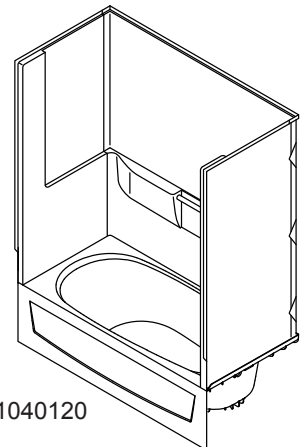

142-0500	White - Right Hand	61030120-0
142-0550	White - Left Hand	61030110-0

Perfoma 60" Tub & Shower

60" x 29" x 76½" Durable high gloss finish. Acrylic towel bar included on back wall. Modular design allows it to be moved around corners and through doorways with ease. 15" bath depth (floor to top of threshold).

TUB ONLY

142-4830	White - Right Hand	71041120-0
142-4820	White - Left Hand	71041110-0

WALL SET ONLY

142-4830	Wall Set 3pc.	71044100-0
----------	---------------	------------

72040100

62010100

61030120

71040120

Sterling Vikrell Fiberglass Modules

Code#	Description	Mfg#
-------	-------------	------

Ensemble 36" Curve Shower

36" x 34" x 75³/₄" - Modular design allows it to be moved around corners and through doorways with ease. Durable high gloss finish. Convenient shelves provide generous storage space. Shaving ledge/foot rest for added comfort. Curve wall design for a smooth look and feel.