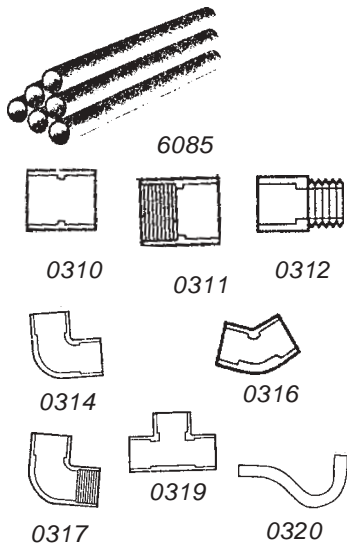

Supertube and Other Plastic Fittings

6085	1/2x10' PVC Condensate Pipe		457-1210
0310	1/2" S x 1/2" S PVC Coupling		457-1256
0311	3/4" FPT x 1/2" S Adapter PVC		457-1250
0312	3/4" MPT x 1/2" S Adapter PVC		457-1241
0314	1/2" S 90° Elbow PVC		457-1230
0316	1/2" S 45° Elbow PVC		457-1221
0317	1/2" S x 3/4" FPT 90° Elbow PVC		457-1292
0319	1/2" S x Tee PVC		457-1286
0320	1/2" PVC P-trap		457-1280

Super Tube, a high performance tubing featuring the best points of polyethylene and vinyl. It does not crimp under its own weight like vinyl does. Lower cost, semi-transparent - easy to see the flow. Use most any place where PVC is used.

5037	3/8" ID x 100' Supertube		457-2900
5050	1/2" ID x 100' Supertube		457-3000
5062	5/8" ID x 100' Supertube		457-3010
5075	3/4" ID x 100' Supertube		457-3015

0601	5/8" Barb Tee	4 per pkg	457-4230
0603	3/4" Barb Tee	3 per pkg	457-2001

0611	1/2" Barb Hose Mender	4 per pkg	457-2007
0610	3/8" Barb Hose Mender	5 per pkg	457-1274
0612	5/8" Barb Hose Mender	4 per pkg	457-4235
0613	3/4" Barb Hose Mender	3 per pkg	457-2009

0621	1/2 Barb x 3/4 FPT 90° Ell	4 per pkg	457-2048
0623	5/8 Barb x 3/4 FPT 90° Ell	4 per pkg	457-2050
0625	5/8 Barb x 3/4 MPT 90° Ell	4 per pkg	457-1982
0626	3/4 Barb x 3/4 MPT 90° Ell	4 per pkg	457-2013

0627	5/8 Barb x 3/4 MPT Adapter	4 per pkg	457-1262
0628	3/4 Barb x 3/4 MPT Adapter	4 per pkg	457-2017

0629	1/2 Barb 90° Ell	4 per pkg	457-2004
0630	5/8 Barb 90° Ell	4 per pkg	457-4225

0632	1/2 Barb x 3/4 MPT 90° Ell	4 per pkg	457-1980

0648	1/2 Barb x 3/4 FPT Adapt	4 per pkg	457-1998
0649	5/8 Barb x 3/4 FPT Adapt	4 per pkg	457-2000

Nylon Duct Straps - 34" long fits up to 10" duct.			
DM33	Duct straps - 34" - 50 per bag	500	457-4500

8958	Tensioning Tool for Duct strap		457-4510

0125	Li'l Nipper PVC Cutter		457-3001
Cuts all sizes up to 1-1/4" Polyethylene, PVC, ABS, & rubber hose