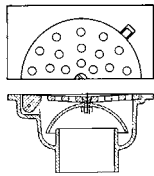

Cast Iron Soil Pipe Specialties

Bell Trap No Hub

Area Drain Side Outlet

Floor Drain less/BW valve

802-7

P50

P51

Code	Description	Size	Mfg#
------	-------------	------	------

Bell Trap Square Top

64-0273	Bell Trap Square Top 9 x 9 No Hub	3	303 NH
---------	-----------------------------------	---	--------

Area Drain with Side Outlet

Spigot outlet with loose removable cast iron strainer fits SV Ty-Seal gasket or no-hub coupling.