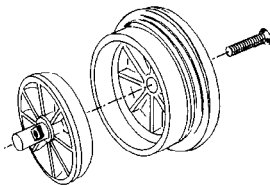

Closet Flange Repair Ring

64-3510	Closet Flange Repair Ring		C85-000
---------	---------------------------	--	---------

Wedge-It

Multi-Purpose stability wedge. 2 plastic material styles to fit your need. Stiff polypropylene/polycarbonate is drivable. Soft rubber-like PVC is easy to trim and will not slip on tile floors. Dozens of uses on the job site, in the office, home, etc. Rot/corrosion free.

64-3454	Wedge-It	SOFT	460-20
64-3450	Wedge-It	HARD	460-10

43539

43651

Ever-Tite Plugs

Code	Description	Mfg#
------	-------------	------

Oatey PVC/CI Closet Flange

Plastic replacement for cast iron or sch.40 DWV pipe. Compression joint allows up to 3" of adjustment to the riser, 3" stainless steel bolts are tightened from the finished floor. No tear out or caulking required.